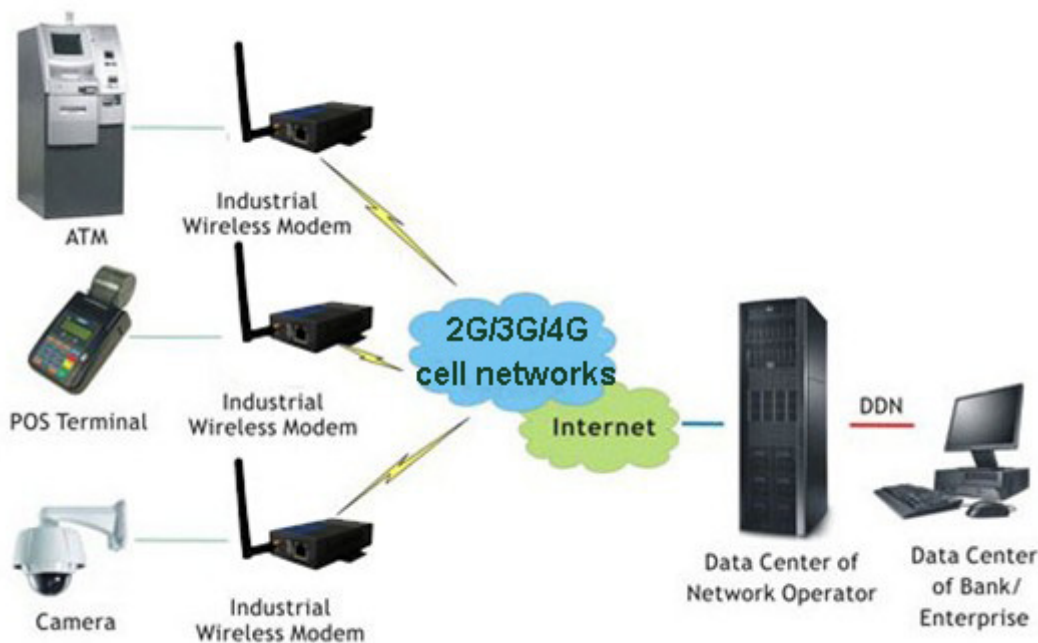

EVDO, CDMA1x.

The compact and rugged structure makes it a suitable product for deployments in M2M applications such as CCTV, ATM, telemetry, SCADA, retail (POS), digital signage, and intelligent traffic systems.

>>| Typical Diagram

>>| Industrial Application

- Remote Data Monitor and Control
- CCTV, security surveillance
- Water, gas and oil flow metering and schedule
- AMR (automatic meter reading)
- Power station monitoring and control
- Remote POS (point of sale) terminals, ATM,
- Traffic signals monitor and control, Traffic info guidance
- Oil field, weather forecast, environmental protection, street lamp monitoring and control
- Early Warning of Mountain Torrent
- Fleet management
- Power distribution network supervision

E-Lins Technology Co., Limited

Add: 1007A, MinTai Bld., Minkang Road, Minzhi Street, Bao'an District, ShenZhen, 518000, China
Tel: +86 (755) 33231620 E-mail: sales@szelins.com sales@e-lins.com www.szelins.com